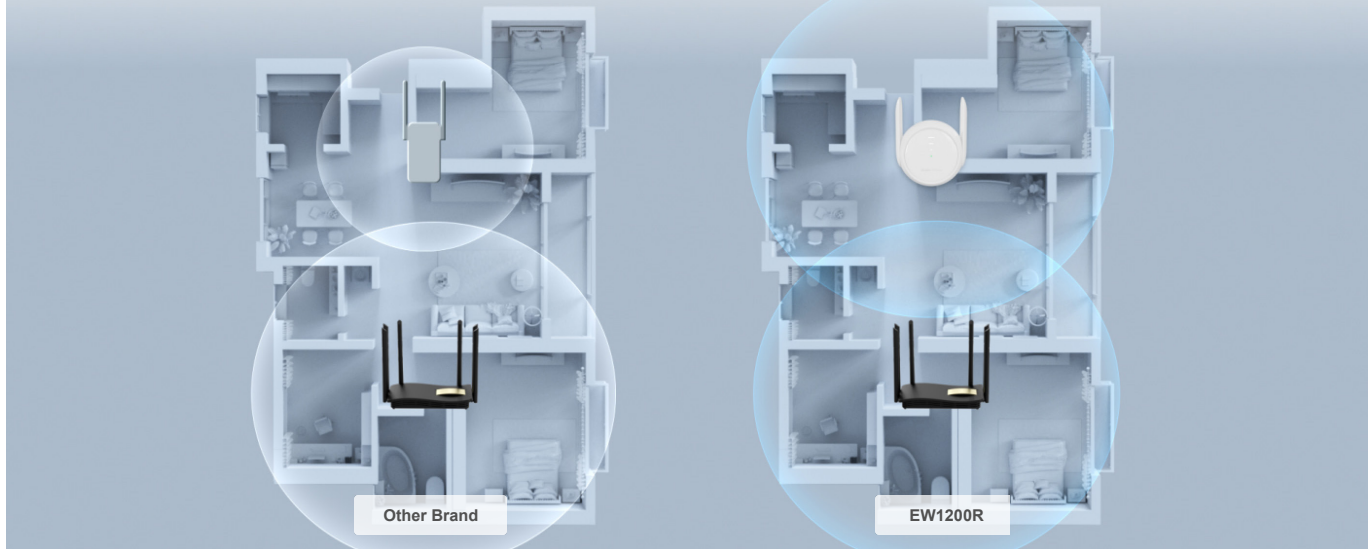

RG-EW1200R

1200Mbps Dual-band Mesh Wi-Fi Extender

DATASHEET

Highlights

- Cover your whole home network with one-click
- Unbreakable Wi-Fi signal throughout your Home
- Three-bar signal indicator guides you to find the best spot
- Reyee Mesh brings you unlimited signal connection everywhere you go
- More wireless mode options, more surprise
- Take control of your home network at your fingertips

RG-EW1200R

Cover your Whole Home Network with One-click

Dual-band Mesh Wi-Fi Extender

Unbreakable Wi-Fi Signal throughout Your Home

Thanks to the built-in **signal amplifiers**, EW1200R can penetrate more walls and expand the signal to every single corner of your home.

Three-bar Signal Indicator Guides you to Find the Best Spot

EW1200R clearly shows you the signal strength and guides you the best spot to position the repeater, while others only give you the "Yes or No" answer

Reyee Mesh Brings you Unlimited Signal Connection Everywhere you Go

When the primary router is Reyee Mesh Wi-Fi series, mesh them up and enjoy the seamless network!

More Wireless Mode Options, More Surprise