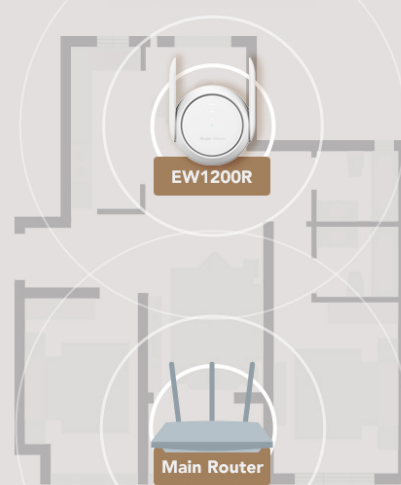

Three-bar Signal Indicator Guides you to Find the Best Spot

EW1200R clearly shows you the signal strength and guides you the best spot to position the repeater, while others only give you the "Yes or No" answer

Reyee Mesh Brings you Unlimited Signal Connection Everywhere you Go

When the primary router is Reyee Mesh Wi-Fi series, mesh them up and enjoy the seamless network!

More Wireless Mode Options, More Surprise

WPS Mode WISP Mode Repeater Mode AP Mode

WPS Mode

Repeater Mode

* WPS / Mesh / Reset button all in one

Unique Design, Delicate Look

You can barely find the cuter range extender in the market than EW1200R.

Take Control of Your Home Network at Fingertips

Set up your home network in Reyee Router App in two minutes. More Life-time Free functions are waiting for you to Explore, Experience, Expect.

Remote Reboot

Parental Control

Guest Wi-Fi

Basic

Dimensions (W×D×H)	128 mm x 102 mm x 60 mm (5.04 in. × 4.02 in. × 2.36 in. antennas not included)
Weight	0.25 kg (packages not included)
Wi-Fi Standards	Wi-Fi 5 (802.11ac)
MIMO	2.4 GHz, 2×2, MU-MIMO 5 GHz, 2×2, MU-MIMO
Max. Wi-Fi Speed	2.4 GHz: 300 Mbps 5 GHz: 867 Mbps
Channel Width	2.4 GHz: Auto/20/40 MHz 5 GHz: Auto/20/40/80 MHz
Antennas	2
Antennas Type	External Omnidirectional
Antenna Gain	2.4 GHz: 4 dBi 5 GHz: 4 dBi
Port	1×10/100 Base-T WAN/LAN
Recommended Users	24
Max. Users	96
Power Supply	100-240V~50/60Hz 0.5A
Power Consumption	≤15W
Operation Frequency Bands	802.11b/g/n/: 2.400 GHz to 2.483 GHz 802.11a/n/ac: 5.150 GHz to 5.350 GHz 802.11a/n/ac: 5.470 GHz to 5.725 GHz , 5.725 GHz to 5.850 GHz country-specific restrictions apply
Transmit Power	Regular: CE EIRP: ≤20dBm (2.4GHz) ≤27dBm (5GHz) ≤20dBm 2400~2483.5MHz(Bluetooth) Myanmar: 2400~2483.5MHz ≤ 20dBm(EIRP) ; 5150~5350MHz ≤ 23dBm(EIRP) ; 5470~5725MHz ≤ 30dBm(EIRP) ; 5725~5850MHz ≤ 30dBm(EIRP) ;