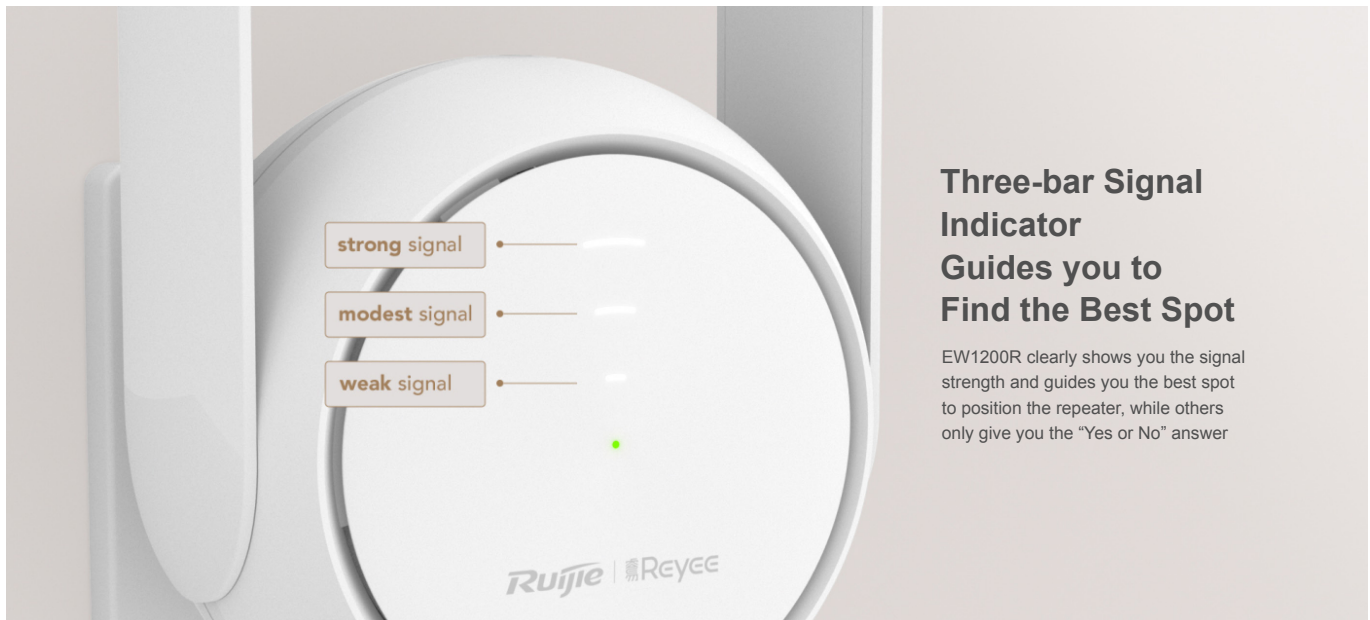

RG-EW1200R

1200Mbps Dual-band Mesh Wi-Fi Extender

DATASHEET

Highlights

- Cover your whole home network with one-click
- Unbreakable Wi-Fi signal throughout your Home
- Three-bar signal indicator guides you to find the best spot
- Reyee Mesh brings you unlimited signal connection everywhere you go
- More wireless mode options, more surprise
- Take control of your home network at your fingertips

RG-EW1200R

Cover your Whole Home Network with One-click

Dual-band Mesh Wi-Fi Extender

Unbreakable Wi-Fi Signal throughout Your Home

Thanks to the built-in **signal amplifiers**, EW1200R can penetrate more walls and expand the signal to every single corner of your home.

Three-bar Signal Indicator Guides you to Find the Best Spot

EW1200R clearly shows you the signal strength and guides you the best spot to position the repeater, while others only give you the "Yes or No" answer