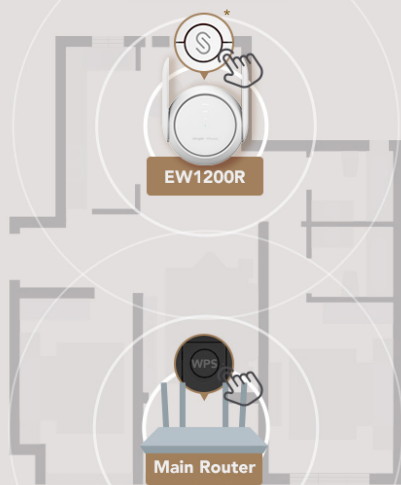

Three-bar Signal Indicator Guides you to Find the Best Spot

EW1200R clearly shows you the signal strength and guides you the best spot to position the repeater, while others only give you the "Yes or No" answer

Reyee Mesh Brings you Unlimited Signal Connection Everywhere you Go

When the primary router is Reyee Mesh Wi-Fi series, mesh them up and enjoy the seamless network!

More Wireless Mode Options, More Surprise

WPS Mode WISP Mode Repeater Mode AP Mode

WPS Mode

Repeater Mode

* WPS / Mesh / Reset button all in one

Unique Design, Delicate Look

You can barely find the cuter range extender in the market than EW1200R.

Take Control of Your Home Network at Fingertips

Set up your home network in Reyee Router App in two minutes. More Life-time Free functions are waiting for you to Explore, Experience, Expect.

Remote Reboot

Parental Control

Guest Wi-Fi

Basic

Dimensions (W×D×H)	128 mm x 102 mm x 60 mm (5.04 in. × 4.02 in. × 2.36 in. antennas not included)
Weight	0.25 kg (packages not included)
Wi-Fi Standards	Wi-Fi 5 (802.11ac)
MIMO	2.4 GHz, 2×2, MU-MIMO 5 GHz, 2×2, MU-MIMO
Max. Wi-Fi Speed	2.4 GHz: 300 Mbps 5 GHz: 867 Mbps
Channel Width	2.4 GHz: Auto/20/40 MHz 5 GHz: Auto/20/40/80 MHz
Antennas	2
Antennas Type	External Omnidirectional
Antenna Gain	2.4 GHz: 4 dBi 5 GHz: 4 dBi
Port	1×10/100 Base-T WAN/LAN
Recommended Users	24
Max. Users	96
Power Supply	100-240V~50/60Hz 0.5A
Power Consumption	≤15W
Operation Frequency Bands	802.11b/g/n/: 2.400 GHz to 2.483 GHz 802.11a/n/ac: 5.150 GHz to 5.350 GHz 802.11a/n/ac: 5.470 GHz to 5.725 GHz , 5.725 GHz to 5.850 GHz country-specific restrictions apply
Transmit Power	Regular: CE EIRP: ≤20dBm (2.4GHz) ≤27dBm (5GHz) ≤20dBm 2400~2483.5MHz(Bluetooth) Myanmar: 2400~2483.5MHz ≤ 20dBm(EIRP) ; 5150~5350MHz ≤ 23dBm(EIRP) ; 5470~5725MHz ≤ 30dBm(EIRP) ; 5725~5850MHz ≤ 30dBm(EIRP) ;