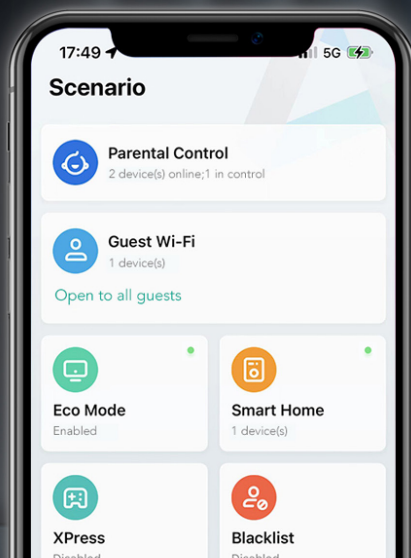

Other brand 3000M product

* The data is supported by Tolly Test under the laboratory condition.

Seamless Roaming, Full Space Coverage Wi-Fi Solutions

Amazed by **Reyee Mesh**

Take Control of Your Home Network at Fingertips

Set up your home network in **Reyee Router App** in two minutes. More **Life-time Free** functions are waiting for you to Explore, Experience, Expect.

- Remote Management
- Parental Control
- Smart Home