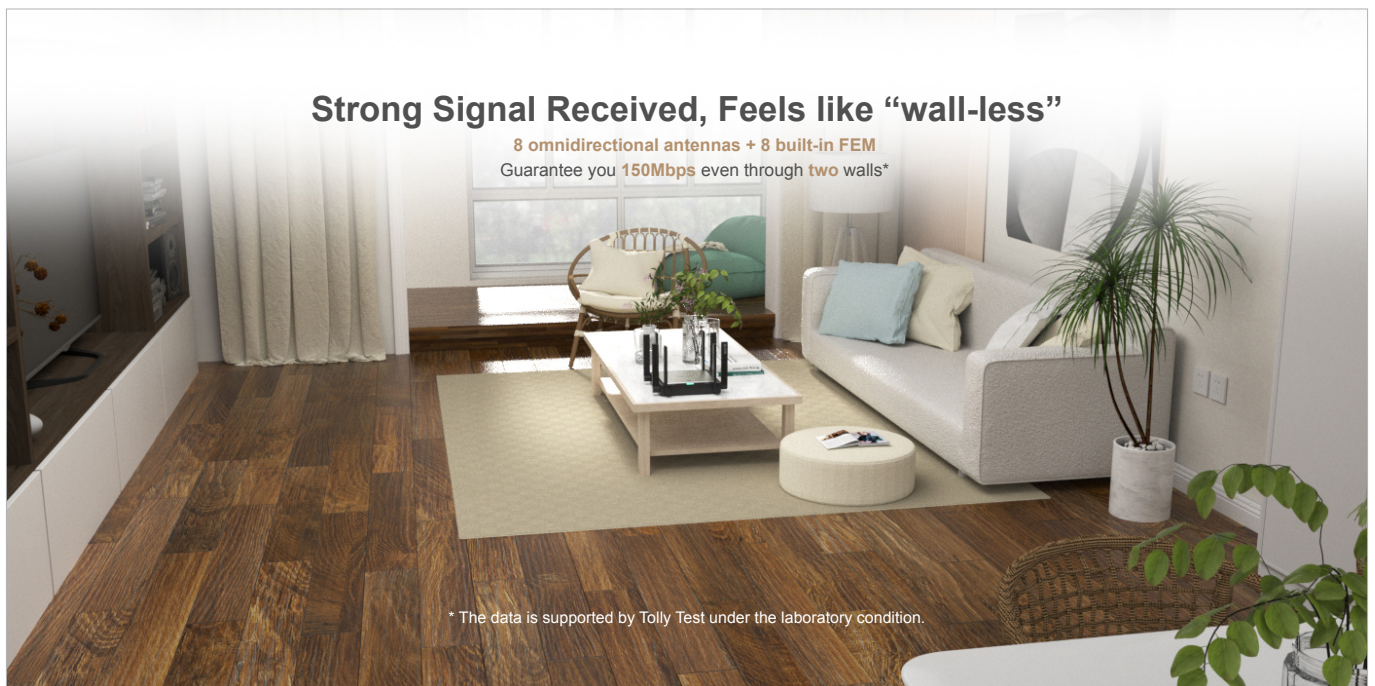

Source: Tolly Test Report #222123 May 2022

Ruijie Reyee EW3200GX PRO

Other brand

Concurrently Support Multiple Devices Connection

MU-MIMO together with OFDMA technology significantly improve network performance for multiple terminals

Strong Signal Received, Feels like “wall-less”

8 omnidirectional antennas + 8 built-in FEM
Guarantee you 150Mbps even through two walls*

Rocket Speed, Can't Wait

Equipped with Wi-Fi 6 technology like OFDMA, 1024 QAM, and the latest 802.11ax standard, 3200GX PRO reaches ultra fast speed, 3200Mbps, enhancing the overall networking experience for users.