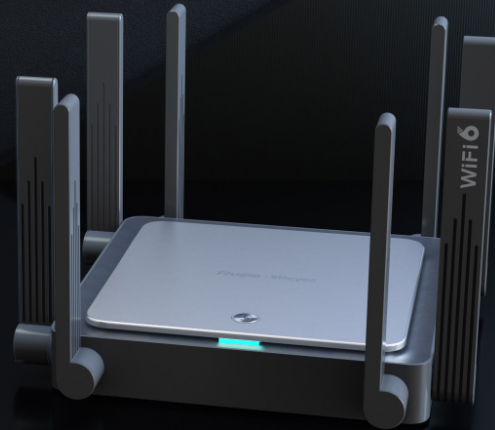

RG-EW3200GX PRO

3200Mbps Dual-band Wi-Fi 6 Mesh Route

DATASHEET

Highlights

- Next-Gen Gigabit Wi-Fi 6 Standard
- 4x4 Enterprise-level Chipset, better stability under heavy load
- 8 Antennas and 8 Signal Amplifiers, provide whole-home network coverage
- Exclusive Reyee Mesh solution, one click to mesh up multiple Reyee Mesh devices
- Take control of your home network at your fingertips

Time for WiFi 6, Time for RG-EW3200GX PRO

RG-EW3200GX PRO, the **Red Dot Design Award 2021** winner.
All-round upgrade of Wi-Fi performance, supported by **Tolly** certificate.
Get your home ready for the Next-Gen Gigabit Wi-Fi 6!

5 Gigabit
Ethernet ports

3200M
Dual-band

802.11ax

Supported by 4x4 Enterprise Level Chips Enjoy Better Stability under Heavy Load

Tolly proofs that EW3200GX PRO demonstrates more stable network performance at multiple connections.

Strong Signal Received, Feels like “wall-less”

8 omnidirectional antennas + 8 built-in FEM
Guarantee you 150Mbps even through two walls*

Rocket Speed, Can't Wait

Equipped with Wi-Fi 6 technology like OFDMA, 1024 QAM, and the latest 802.11ax standard, 3200GX PRO reaches ultra fast speed, 3200Mbps, enhancing the overall networking experience for users.